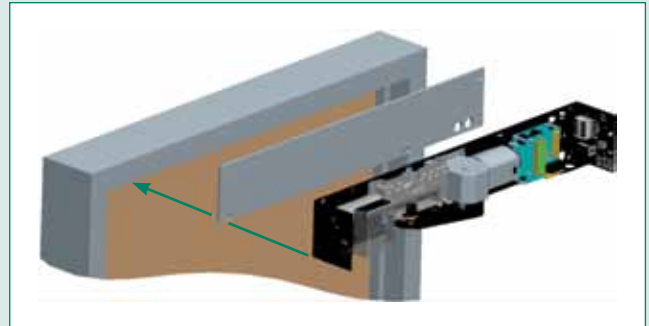

Norton Introduces Storefront Support Bracket for 6000 Low Energy Operator

Norton Door Controls is pleased to introduce a new support accessory for the 6000 series low energy operator.

The 6000SFB Storefront Support Bracket ensures proper reinforcement when installing the operator on aluminum storefront openings and is recommended for glass transom applications.

How to Order:

Specify part number 6000SFB

We are currently accepting orders. Lead time is two weeks.

Catalogs and price sheets have been updated and posted online.

For additional information, please contact your local ASSA ABLOY Door Security Solutions sales representative.

Norton Door Controls
3000 Highway 74 East • Monroe, NC 28112
Tel: 1-877-974-2255 • Fax: 1-800-338-0965

Norton® is a registered trademark of Yale Security Inc., an ASSA ABLOY Group company. These materials are protected under U.S. copyright laws. All contents current at time of publication. Copyright © 2013, Yale Security Inc., an ASSA ABLOY Group company. All rights reserved. Reproduction in whole or in part without the express written permission of Yale Security Inc. is prohibited.

43272-6/13N